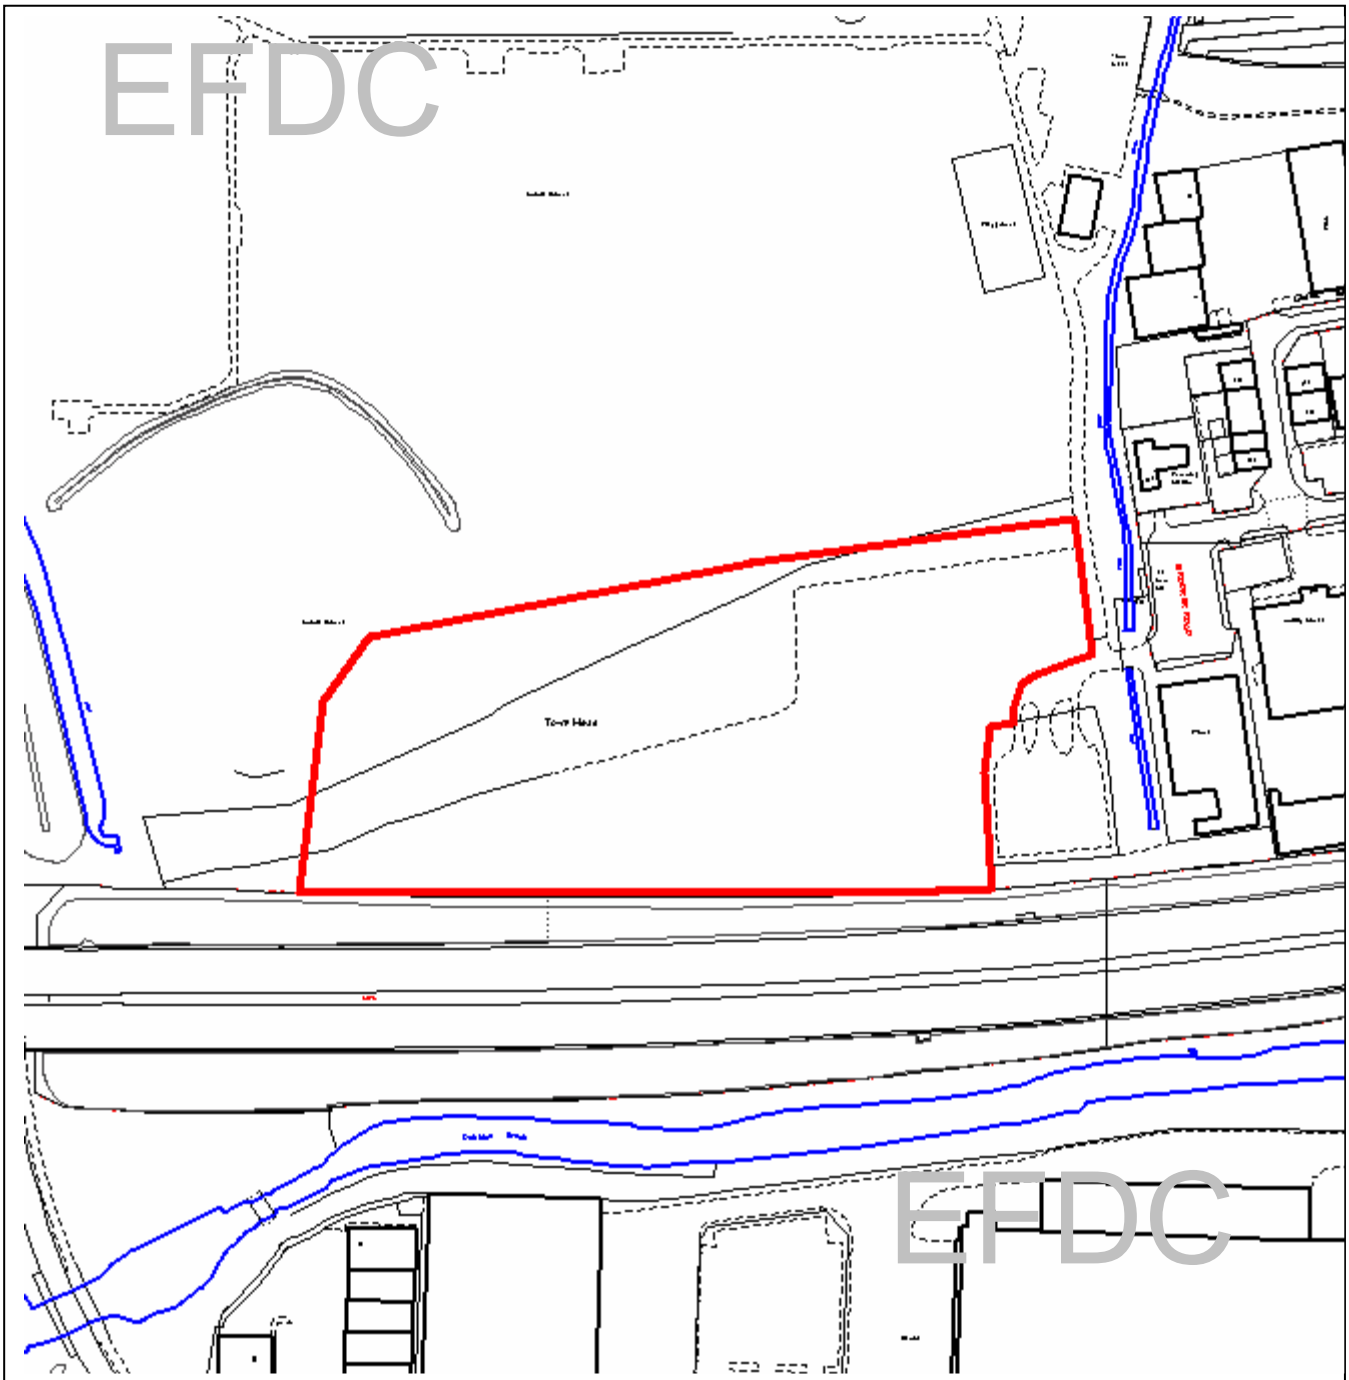

Epping Forest District Council

District Development Control Committee

The material contained in this plot has been reproduced from an Ordnance Survey map with the permission of the Controller of Her Majesty's Stationery. (c) Crown Copyright. Unauthorised reproduction infringes Crown Copyright and may lead to prosecution or civil proceedings.

EFDC licence No.100018534

**Agenda Item
Number:**

Application Number:

EPF/0046/11

Site Name:

Town Mead Sports And Social Club
Brooker Road, Waltham Abbey, EN9 1HJ

Scale of Plot:

1/2500